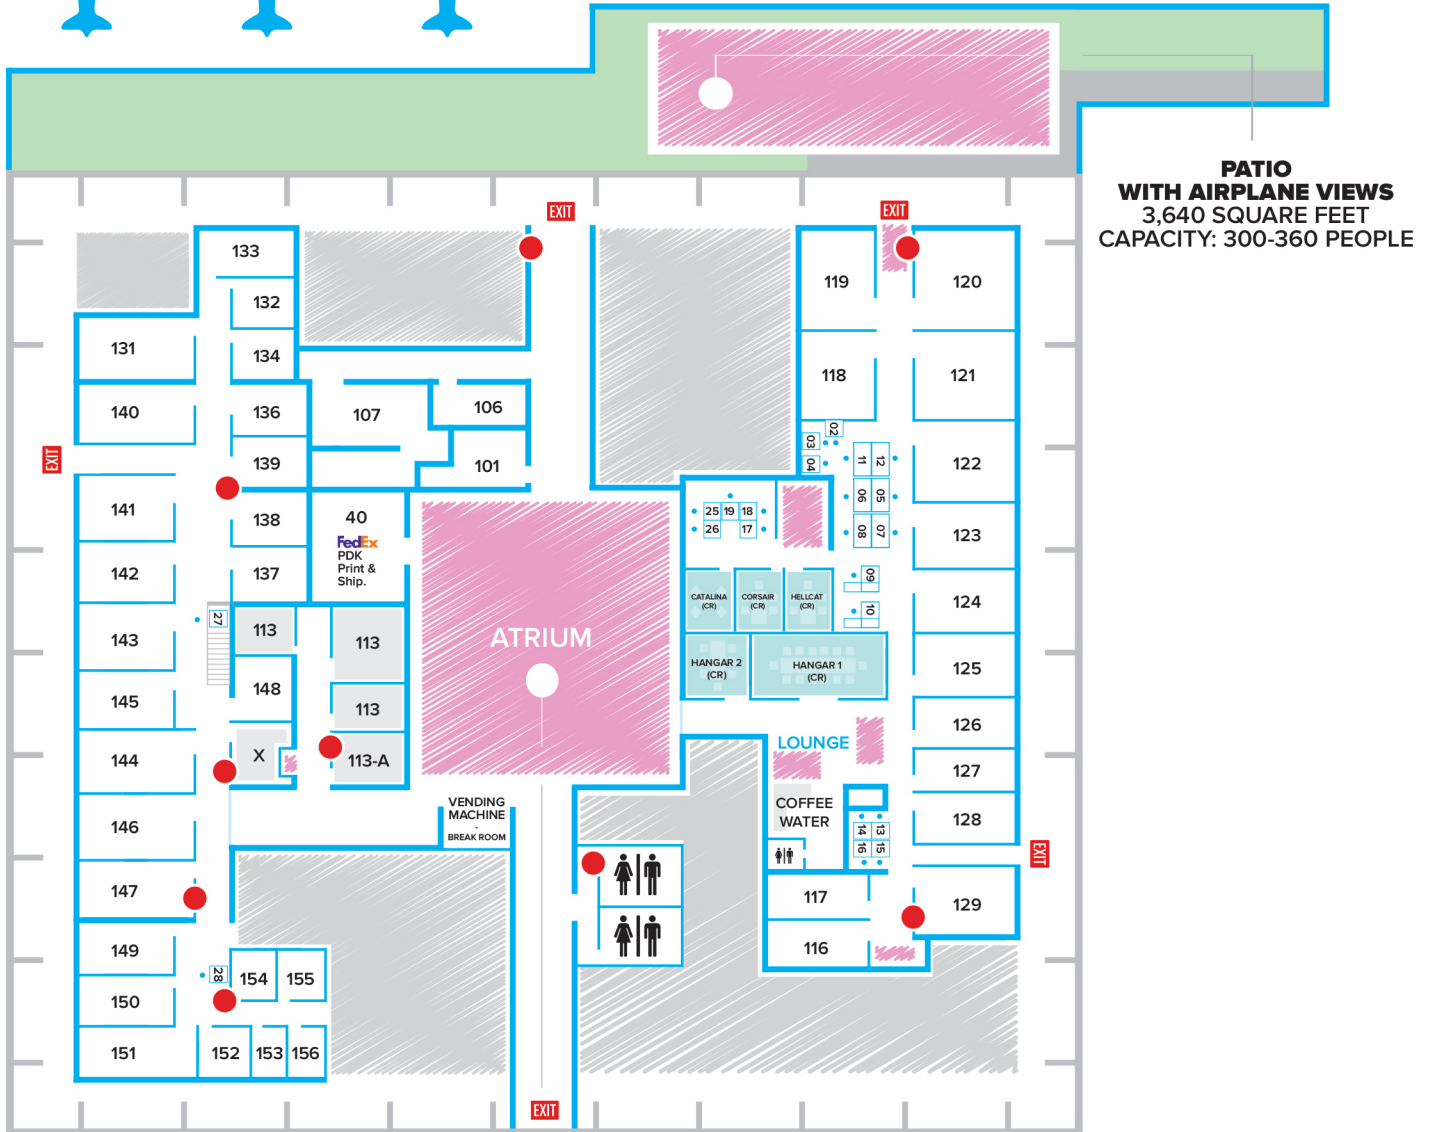

LEGEND:

- 
 FIRE EXTINGUISHER
- 
 LEASED
- 
 AVAILABLE NOT LEASED
- 
 EXIT
- 
 SUITES

16 WAREHOUSE SUITES
16 CREATIVE SUITES
6 PRIVATE DESKS
23,000 SQUARE FEET

LEGEND:

BUILT AND LEASED

THESE REQUIRE THREE DEPOSITS TO BUILD

AVAILABLE NOT LEASED

EXIT

SUITES

PRIVATE DESKS

PATIO WITH AIRPLANE VIEWS
3,640 SQUARE FEET
CAPACITY: 300-360 PEOPLE

ATRIUM
1,680 SQUARE FEET
CAPACITY: 140-160 PEOPLE

43 PRIVATE OFFICES

22 PRIVATE DESKS

130'S PRIVATE DESKS

LEGEND:

- 
FIRE EXTINGUISHER
- 
HOT DESK AREA
- 
CONFERENCE ROOMS
- 
PATIO AREA
- 
EXIT
- 
SUITES
- 
PRIVATE DESKS