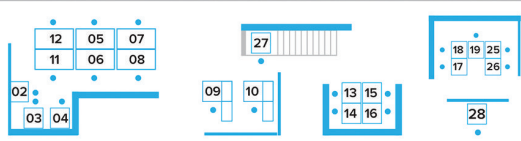

SHIPPING AND PRINTING
SHOP

COMMUNITY, LIFESTYLE, LOCATION

CONTACT US

1954 Airport Rd. Chamblee, GA 30341
TEL: (404) 566-9455 | info@theglobehub.com
www.theglobehub.com

**PATIO
WITH AIRPLANE VIEWS**
3,640 SQUARE FEET
CAPACITY: 300-360 PEOPLE

ATRIUM
1,680 SQUARE FEET
CAPACITY: 140-160 PEOPLE

WE'RE YOUR MAIN HUB

- ✦ EASY IN & OUT FIRST FLOOR LOCATION.
- ✦ 24/7 SAFE & SECURE ACCESS.
- ✦ SIMPLE, ALL INCLUSIVE PRICING.
- ✦ FLEXIBLE TERMS & CONDITIONS.
- ✦ SOME FURNISHED OFFICES FOR EASY TURN KEY SOLUTION.
- ✦ AMAZING LOCATION IN THE HEART OF CHAMBLEE / BROOKHAVEN.
- ✦ TONS OF FREE PARKING FOR YOU & YOUR CLIENTS.
- ✦ COMMUNITY OF OVER 125 PROFESSIONALS FOR NETWORKING.
- ✦ SOCIALS, BBQ'S, HAPPY HOURS, & FUN ON THE PRIVATE PATIO.
- ✦ OVER 15,000 S.F. WITH PLENTY OF OPEN AREAS.
- ✦ WORK & CHILL IN OUR 3,600 S.F. OUTDOOR OASIS.
- ✦ ULTRAVIOLET HVAC SAFE SYSTEM
- ✦ PET FRIENDLY.

41 PRIVATE OFFICES

22 PRIVATE DESKS

130'S PRIVATE DESKS

POWERED BY: BIZOLOGY
THE SCIENCE OF SMALL BUSINESS

MEMBERSHIP TYPES:

HOT DESK - \$125

- Over 7 different areas to work from.
- Outside area to work from weather permitting.
- 24/7 safe & secure access with your own FOB card.
- Up to **3** hours of free conference room time for meetings.
- Super fast internet fiber.
- Listed on our web member portal.
- Free fresh ground coffee & teas.
- Invitation to all networking and social events.